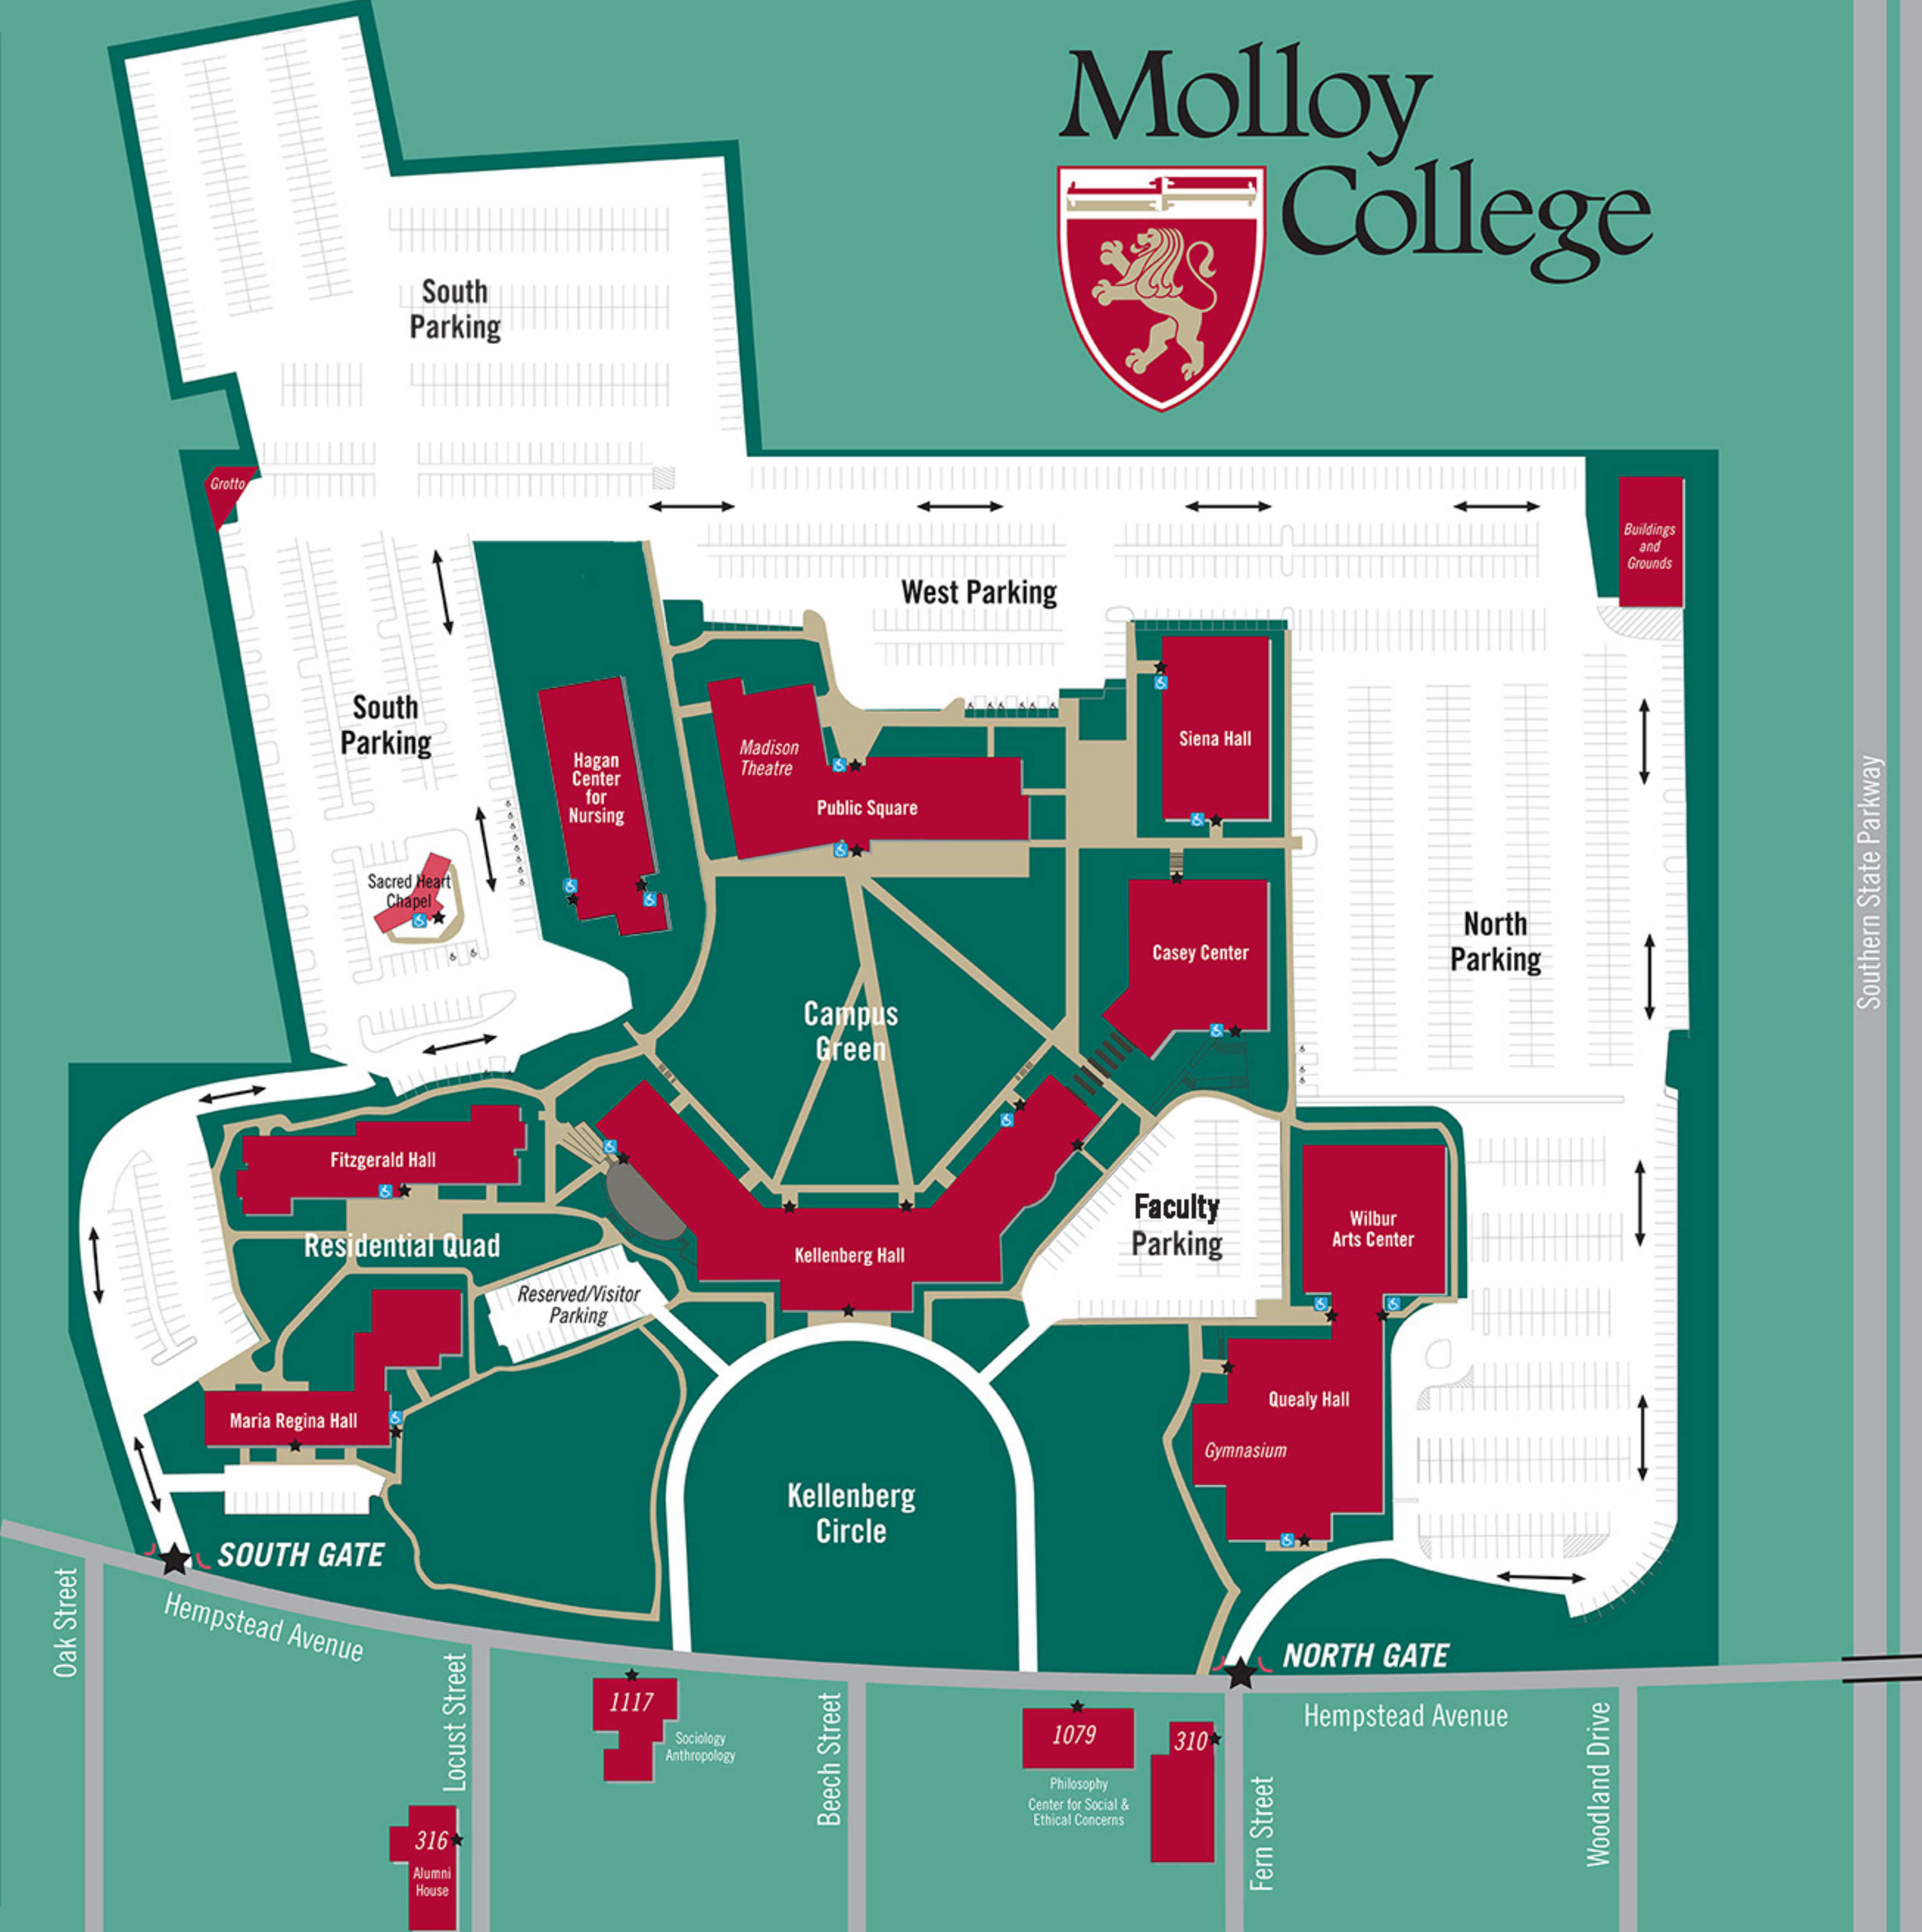

# Molloy College

## Faculty Offices

Allied Health	Casey Building
Art	Wilbur Arts Building
Bio/Chem/Environmental Studies	Kellenberg Hall
Business Division & Graduate Program	Casey Building
Communication Arts & Sciences	Wilbur Arts Building
Criminal Justice & Graduate Program	Siena Hall
Education Division & Graduate Program	Kellenberg Hall
English	Siena Hall
International Education	Public Square
History/Political Science	Siena Hall
Interdisciplinary Studies	Siena Hall
Math/Computer Science	Kellenberg Hall
Modern Language	Kellenberg Hall
Music & Music Therapy Graduate Program	Public Square
Nursing Division	Casey Building
Nursing Division - Graduate & Doctoral Programs	Maria Regina Hall
Philosophy	1079 Hempstead Avenue
Physical Education	Quealy Hall
Psychology	Siena Hall
Office of Experiential Learning	1079 Hempstead Avenue
Social Work & Graduate Program	Casey Building
Sociology	1117 Hempstead Avenue
Speech Language Department	Wilbur Arts Building
Theology & Religious Studies	310 Fern Street

## Facilities

Anselma Room	Kellenberg Hall
Art Gallery	Public Square
Board Room	Kellenberg Hall
Bookstore	Public Square
Chapel	Sacred Heart Chapel
Gym	Quealy Hall
Hayes Multi-Purpose Theatre	Wilbur Arts Center
Larini Multi-Purpose Room	Public Square
Madison Theatre	Public Square
Multi-Purpose Room (WMPR)	Wilbur Arts Center
Rebecca Center for Music Therapy	Wilbur Arts Center
Reception Room	Kellenberg Hall

Southern State Parkway