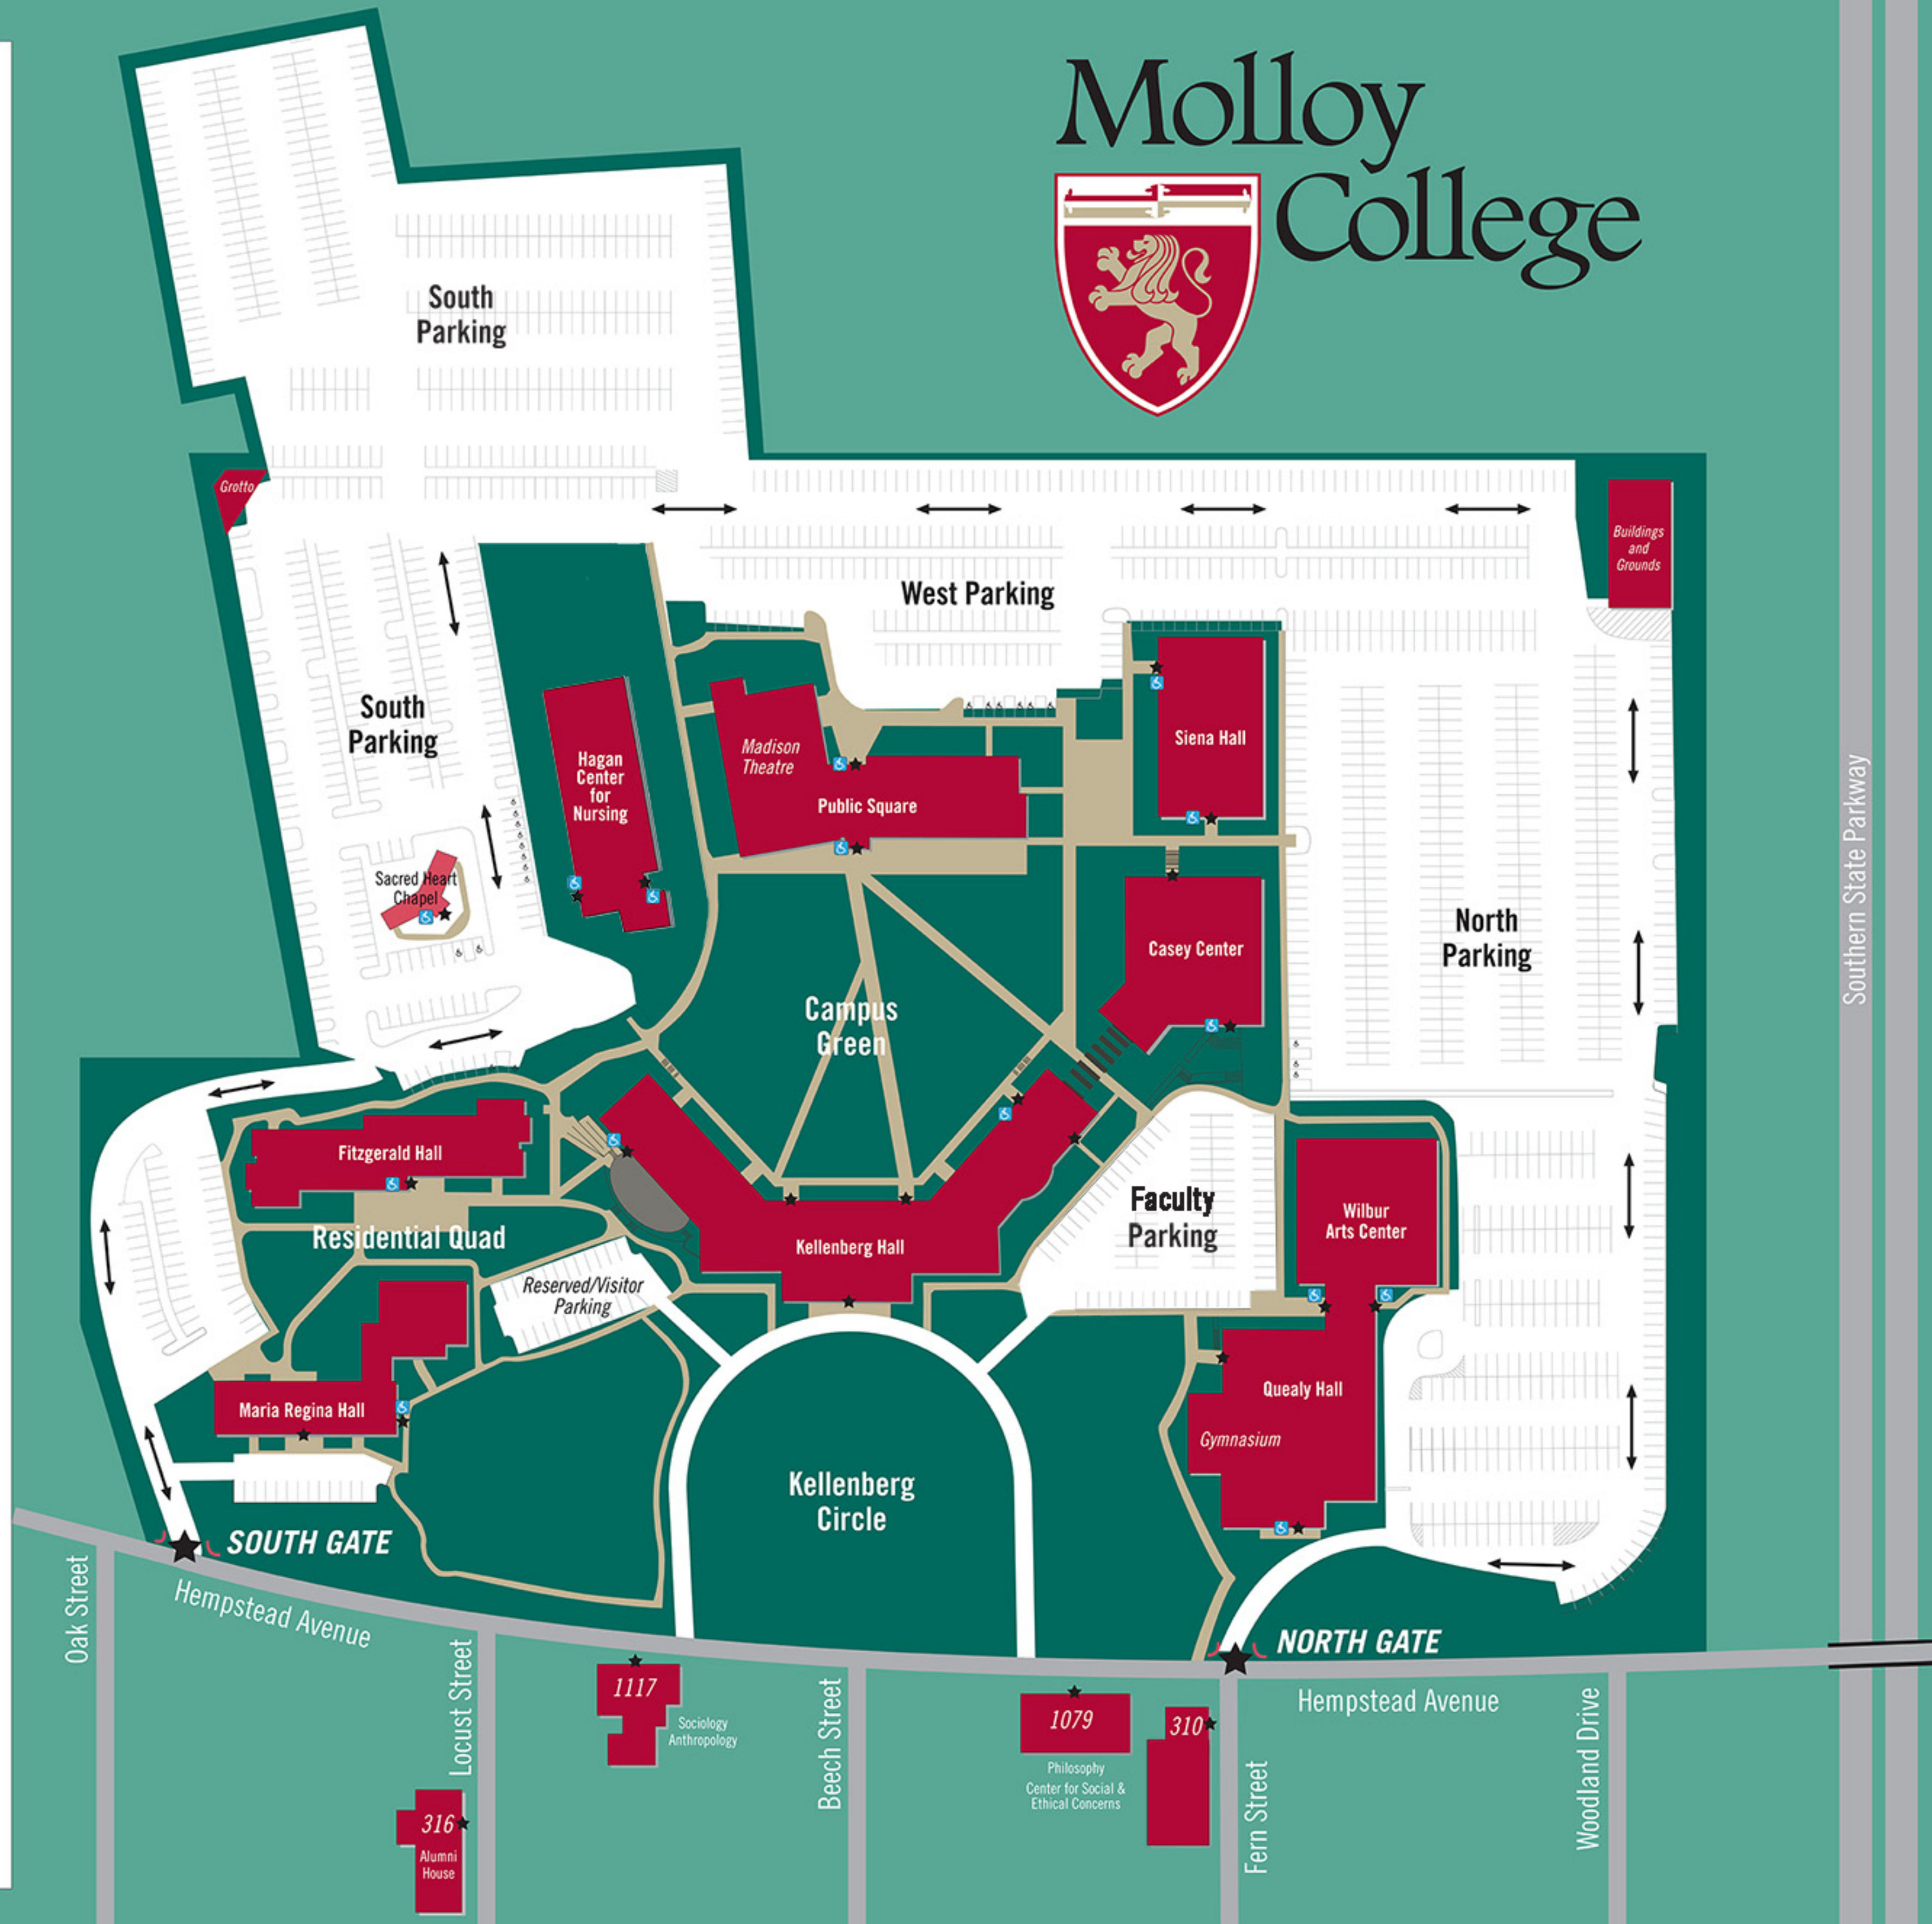

Faculty Offices

Allied Health	Casey Building
Art	Wilbur Arts Building
Bio/Chem/Environmental Studies	Kellenberg Hall
Business Division & Graduate Program	Casey Building
Communication Arts & Sciences	Wilbur Arts Building
Criminal Justice & Graduate Program	Siena Hall
Education Division & Graduate Program	Kellenberg Hall
English	Siena Hall
International Education	Public Square
History/Political Science	Siena Hall
Interdisciplinary Studies	Siena Hall
Math/Computer Science	Kellenberg Hall
Modern Language	Kellenberg Hall
Music & Music Therapy Graduate Program	Public Square
Nursing Division	Casey Building
Nursing Division - Graduate & Doctoral Programs	Maria Regina Hall
Philosophy	1079 Hempstead Avenue
Physical Education	Quealy Hall
Psychology	Siena Hall
Office of Experiential Learning	1079 Hempstead Avenue
Social Work & Graduate Program	Casey Building
Sociology	1117 Hempstead Avenue
Speech Language Department	Wilbur Arts Building
Theology & Religious Studies	310 Fern Street

Facilities

Anselma Room	Kellenberg Hall
Art Gallery	Public Square
Board Room	Kellenberg Hall
Bookstore	Public Square
Chapel	Sacred Heart Chapel
Gym	Quealy Hall
Hayes Multi-Purpose Theatre	Wilbur Arts Center
Larini Multi-Purpose Room	Public Square
Madison Theatre	Public Square
Multi-Purpose Room (WMPR)	Wilbur Arts Center
Rebecca Center for Music Therapy	Wilbur Arts Center
Reception Room	Kellenberg Hall

Southern State Parkway